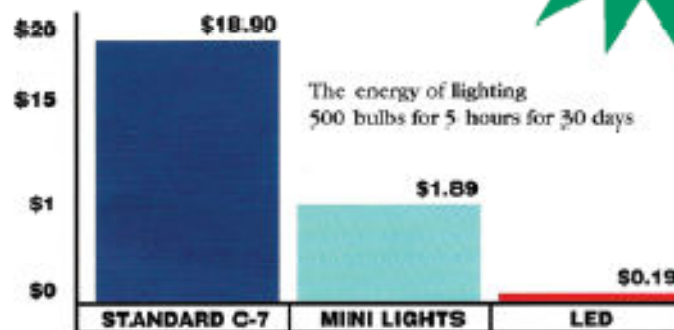

Forever Bright™ LED Holiday Lights

Decorating with holiday lights is becoming more of a year-round activity. As more lighting is used and as energy rates climb, consumers find that decorating with lights is costing more.

There are better ways! Light-emitting diode (LED) lights are an energy efficient patented technology that can reduce your energy costs—particularly when the lights are used for long periods of time, such as in commercial settings.

LEDs are constructed from a tiny solid-state chip similar to those used in computers. These chips directly convert electricity to light without the use of a filament or glass bulb. Instead, the chips are encapsulated in solid plastic that can be made in a variety of shapes and sizes. Basic differences between conventional light bulbs and LEDs are:

- LEDs have no filament to burn out
- LEDs have no glass bulb to break or replace
- LEDs produce relatively no heat
- LEDs produce light in the most efficient method

From the Washington State University

This latest development in decorative lighting technology promises to change the way people decorate their homes, businesses, and even towns for many years to come. Less power consumption, longer product life, and durability without the hazards of excess heat build up, should make the holiday season brighter, safer, and ecologically more sound.